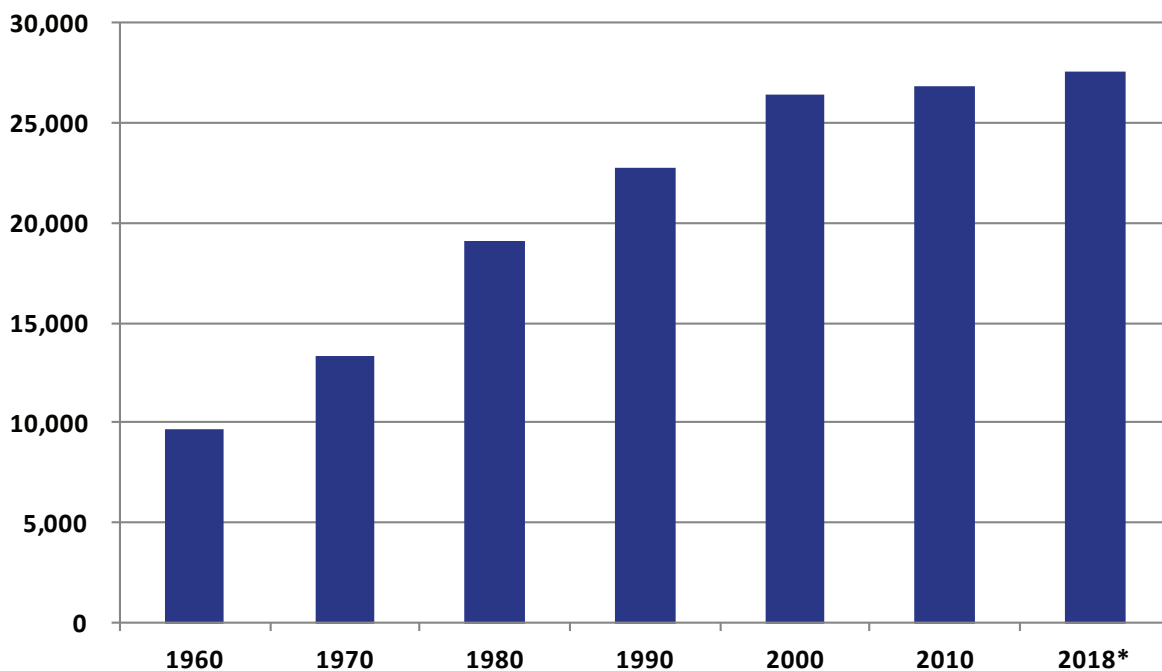

HISTORICAL POPULATION

1960	9,651
1970	13,376
1980	19,102
1990	22,776
1992	24,000
1995	25,000
2000	26,386
2010	26,849
2018	27,781* <i>estimated</i>

2015 Census Estimates Land Area & Population Density

	POPULATION	LAND AREA SQUARE MILES	PERSONS PER SQUARE MILE
Texas	27,469,114	261,931.71	105.2
Brazoria County	346,312	1,357.70	255.1
<i>Lake Jackson</i>	<i>27,533</i>	<i>19.44</i>	<i>1,416.3</i>