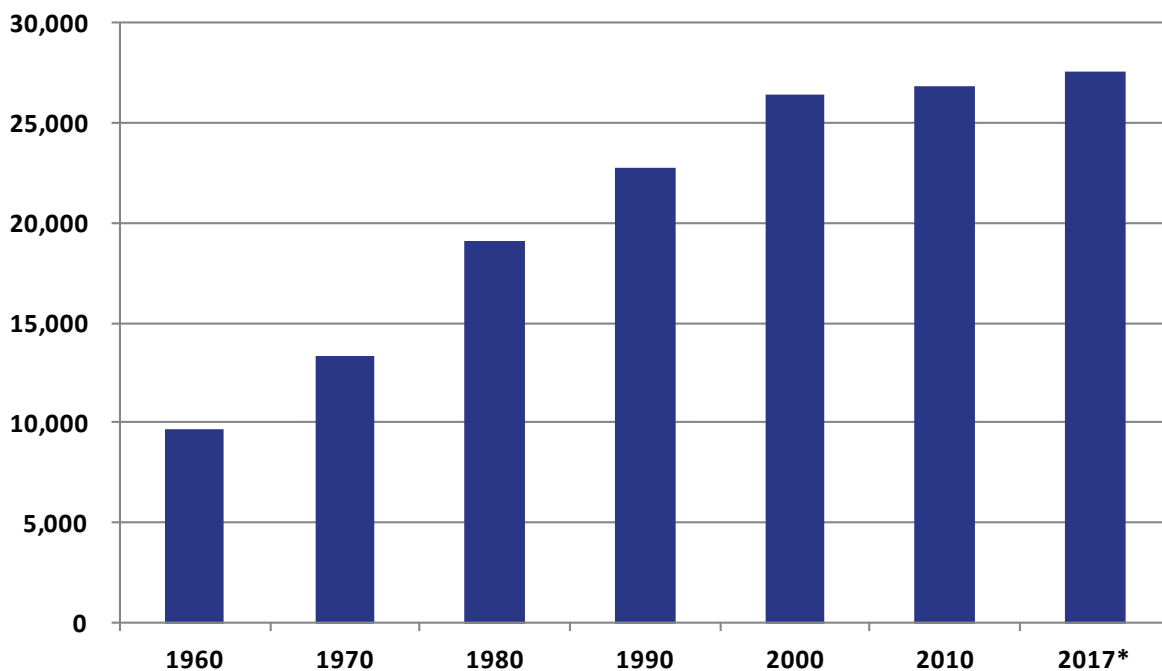

# HISTORICAL POPULATION

1960 ..... 9,651  
 1970 ..... 13,376  
 1980 ..... 19,102  
 1990 ..... 22,776  
 1992 ..... 24,000  
 1995 ..... 25,000  
 2000 ..... 26,386  
 2010 ..... 26,849  
 2017 ..... 27,813\*estimated

## 2015 Census Estimates Land Area & Population Density

	POPULATION	LAND AREA SQUARE MILES	PERSONS PER SQUARE MILE
Texas	27,469,114	261,931.71	105.2
Brazoria County	346,312	1,357.70	255.1
<i>Lake Jackson</i>	<i>27,533</i>	<i>19.44</i>	<i>1,416.3</i>