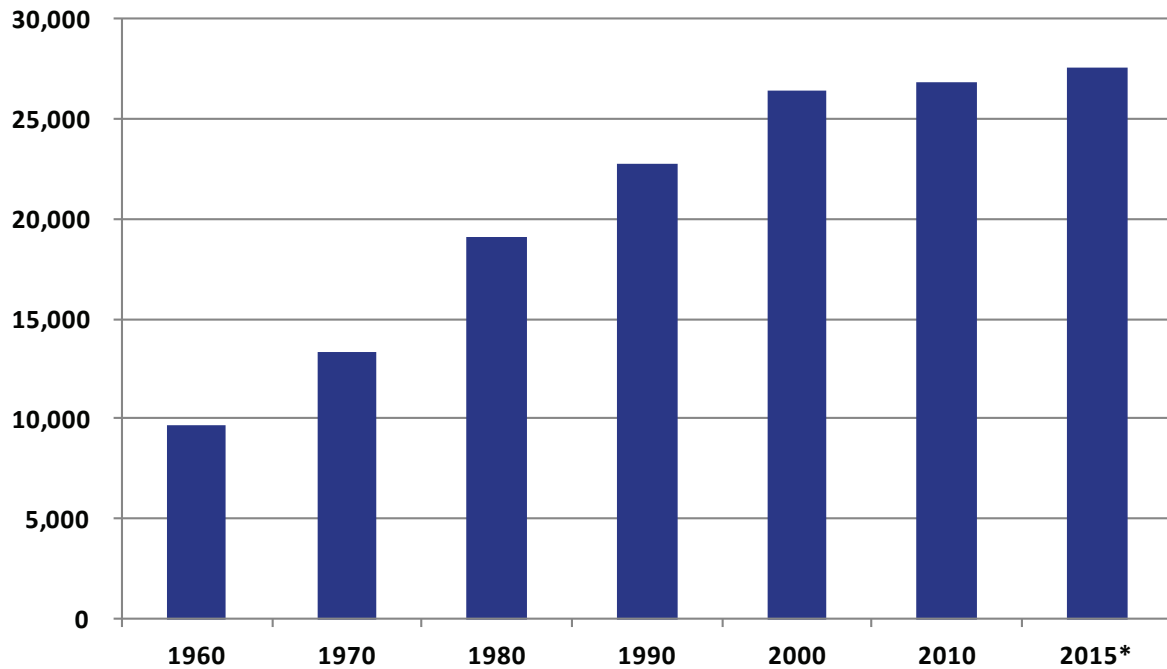

HISTORICAL POPULATION

1960	9,651
1970	13,376
1980	19,102
1990	22,776
1992	24,000
1995	25,000
2000	26,386
2010	26,849
2015	27,533*estimated

2015 Census Estimates Land Area & Population Density

	POPULATION	LAND AREA SQUARE MILES	PERSONS PER SQUARE MILE
Texas	27,469,114	261,931.71	105.2
Brazoria County	346,312	1,357.70	255.1
<i>Lake Jackson</i>	27,533	19.44	1,416.3